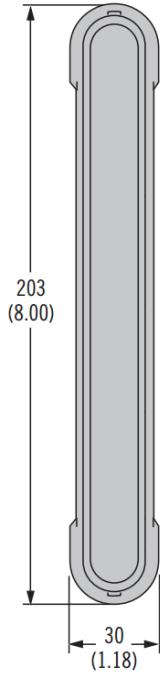

B8-6 Grab Handle

Large · Surface mount

Features

- Front or rear concealed installation
- Ergonomic, comfortable grip
- High strength, lightweight solution

Installation Notes

- Maximum tightening torque of screws:
  Rear install concealed only 4.0 N.m

Material

- Handle: ABS plastic, black
- Screws: Steel, zinc plated

Product Performance

- Flammability rating: UL94-HB
- Operating temperature range: -40 °C to 60
- Maximum static load: 775 N