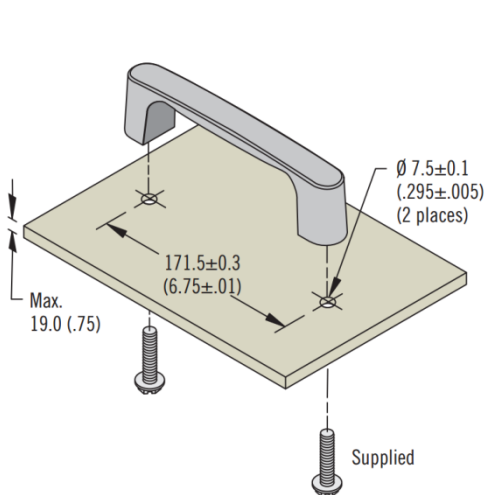

Rear Install Concealed

Front Install Concealed

Part Number	
Rear Install Concealed	Front Install Concealed
B8-66-3	B8-63-3