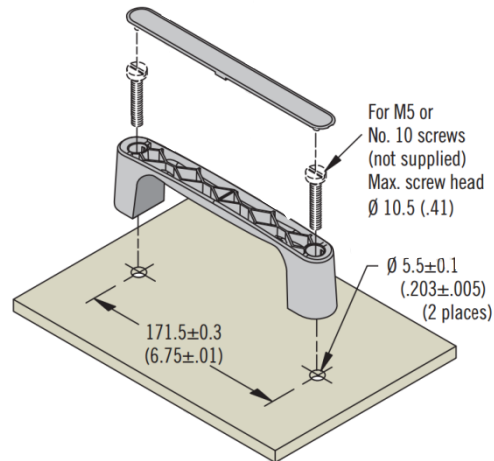

Rear Install Concealed

Front Install Concealed

Part Number	
Rear Install Concealed	Front Install Concealed
B8-66-3	B8-63-3