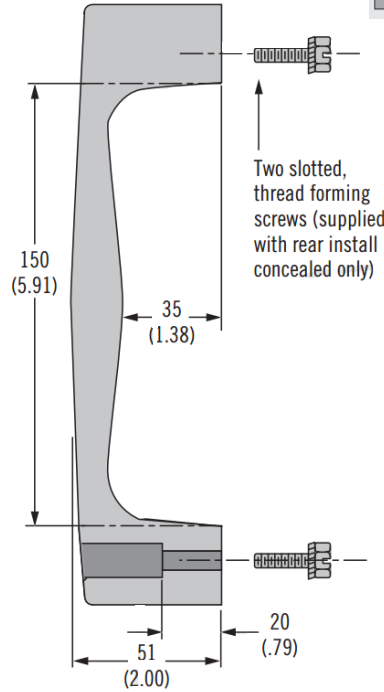

B8-6 Grab Handle

Large · Surface mount

Features

- Front or rear concealed installation
- Ergonomic, comfortable grip
- High strength, lightweight solution

Installation Notes

- Maximum tightening torque of screws:
  Rear install concealed only 4.0 N.m

Material

- Handle: ABS plastic, black
- Screws: Steel, zinc plated

Product Performance

- Flammability rating: UL94-HB
- Operating temperature range: -40 °C to 60
- Maximum static load: 775 N